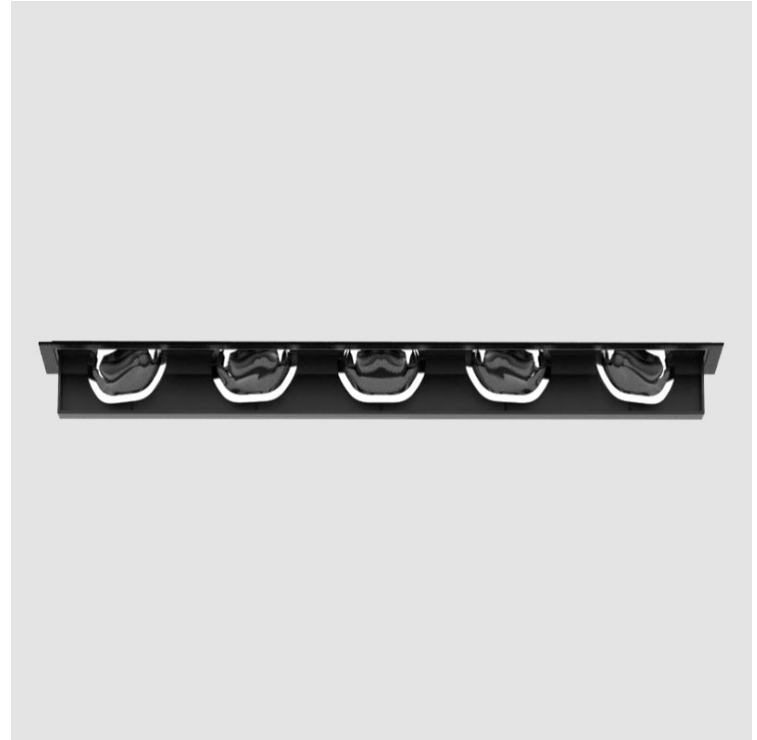

PHYSICAL

Shape: Rectangle _____
Length (mm): 267 _____
Length (in): 10 1/2 _____
Width (mm): 36 _____
Width (in): 1 7/16 _____
Height (mm): 64 _____
Height (in): 2 1/2 _____
Ceiling Thickness (mm): 12.5 _____
Ceiling Thickness (in): 1/2 _____
Min. Recessing Depth (mm): 100 _____
Min. Recessing Depth (in): 3 15/16 _____
Weight (kg): .943 _____
Weight (lbs): 2.08 _____
Fixture Material: Aluminum Die Cast _____
Cut-out Measurements: 273mm / 10 3/4" x 42mm / 1 5/8" _____

ELECTRICAL

Lamp Type: LED (Zhaga Standard) _____
Input Wattage (W): 33.4 _____
Total Output Wattage (W): 29.6 _____
Dimming: Tri-Mode (Non-Dimming and Phase Dimming (120Vac only) and 0-10V Dimming) _____
Driver Included: No _____
Driver Location: Remote _____
Driver Type: Constant Current - Universal _____
Driver Class: Class 1 _____
Input Voltage (V): 120 - 277 _____
Constant Current (MA): 500 _____

LED

Number of LEDs: 5 _____
Color Temperature (°K): 4000 _____
Max. Delivered Lumen (lm): 2443 _____
Nominal Lumen (lm): 2705 _____
CRI: >90 CRI _____
Lamp Life (hrs): 50000 _____

OPTICAL

Reflector*: Asymmetric _____

RATINGS AND CERTIFICATIONS

Certified By: CSA Certified to UL and CSA Standards _____
IP rating: IP20 _____