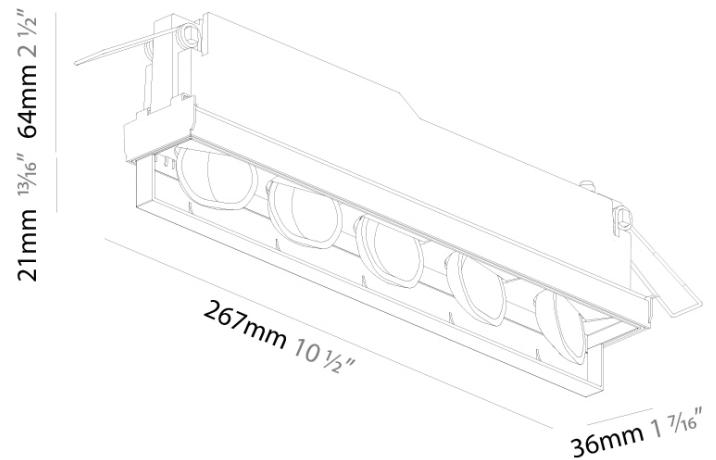

PHYSICAL

Shape: Rectangle _____
Length (mm): 267 _____
Length (in): 10 1/2 _____
Width (mm): 36 _____
Width (in): 1 7/16 _____
Height (mm): 64 _____
Height (in): 2 1/2 _____
Ceiling Thickness (mm): 12.5 _____
Ceiling Thickness (in): 1/2 _____
Min. Recessing Depth (mm): 100 _____
Min. Recessing Depth (in): 3 15/16 _____
Weight (kg): .943 _____
Weight (lbs): 2.08 _____
Fixture Material: Aluminum Die Cast _____
Cut-out Measurements: 273mm / 10 3/4" x 42mm / 1 5/8" _____

ELECTRICAL

Lamp Type: LED (Zhaga Standard) _____
Input Wattage (W): 33.4 _____
Total Output Wattage (W): 29.6 _____
Dimming: Tri-Mode (Non-Dimming and Phase Dimming (120Vac only) and 0-10V Dimming) _____
Driver Included: No _____
Driver Location: Remote _____
Driver Type: Constant Current - Universal _____
Driver Class: Class 1 _____
Input Voltage (V): 120 - 277 _____
Constant Current (MA): 500 _____

LED

Number of LEDs: 5 _____
Color Temperature (°K): 4000 _____
Max. Delivered Lumen (lm): 2443 _____
Nominal Lumen (lm): 2705 _____
CRI: >90 CRI _____
Lamp Life (hrs): 50000 _____

OPTICAL

Reflector*: Asymmetric _____

RATINGS AND CERTIFICATIONS

Certified By: CSA Certified to UL and CSA Standards _____
IP rating: IP20 _____